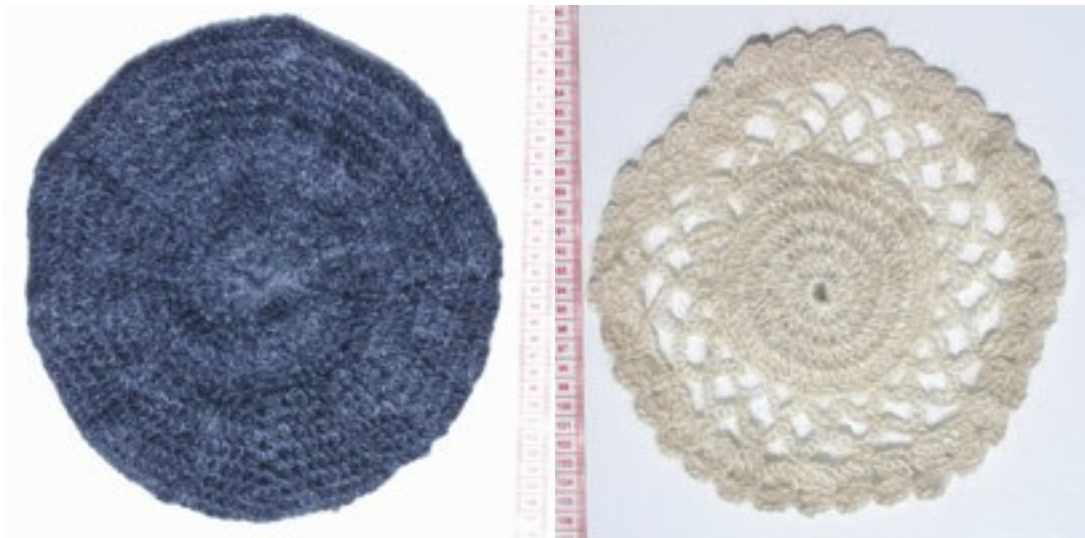

Dark blue color, code lsam

Mohair decoration for table, code lsaj